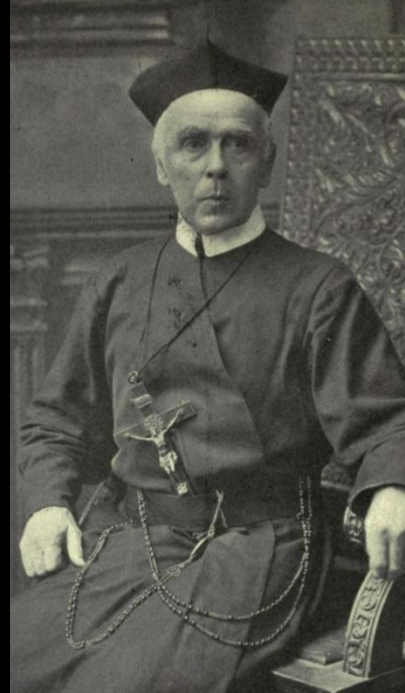

A PRIEST AT NIGHT

Two actors. 1 exterior location.

WARDROBE

Authentic Victorian Period Wardrobe.

Authentic Victorian Period Wardrobe.

COLOR PALETTE

Primary color palette

Secondary color palette